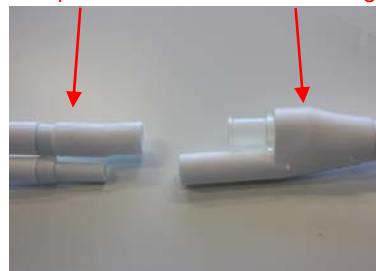

Complete Hood Set with Adapter Update adds Flexibility for all Hood Sizes.

Existing MatrX™ tubing ends here.

### How to Fit the Adapter to existing MatrX™ Tubing

Fit the new tubing connectors to the original MatrX™ fittings at end of tubing.

Connectors line up to existing fittings as below

Adapter End MatrX™ Tubing End