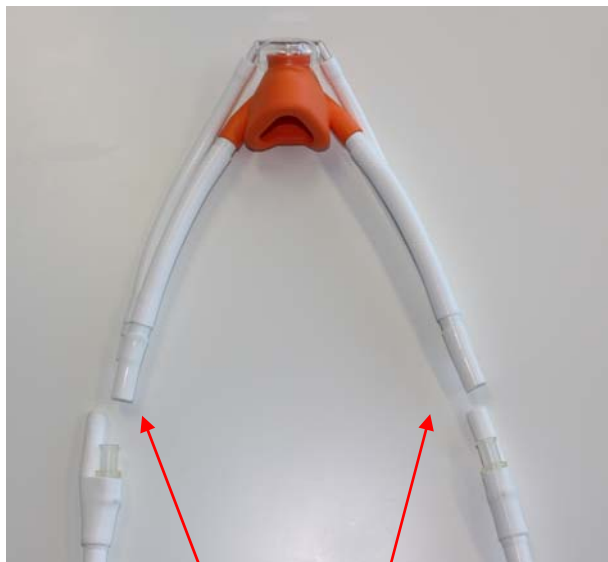

## How to fit PIP+ Adapter Kit fittings update.

In order to fit the small size PIP+ hood, as well as the Medium and Large Hood sizes, please fit the updated Adapter Set to allow more flexibility tubing for the Clear Nasal Scavenging Cone when fitting to MatrX™ tubing sets.

Complete Hood Set with Adapter Update adds Flexibility for all Hood Sizes.

Existing MatrX™ tubing ends here.

### How to Fit the Adapter to existing MatrX™ Tubing

Fit the new tubing connectors to the original MatrX™ fittings at end of tubing.

Connectors line up to existing fittings as below

Adapter End MatrX™ Tubing End